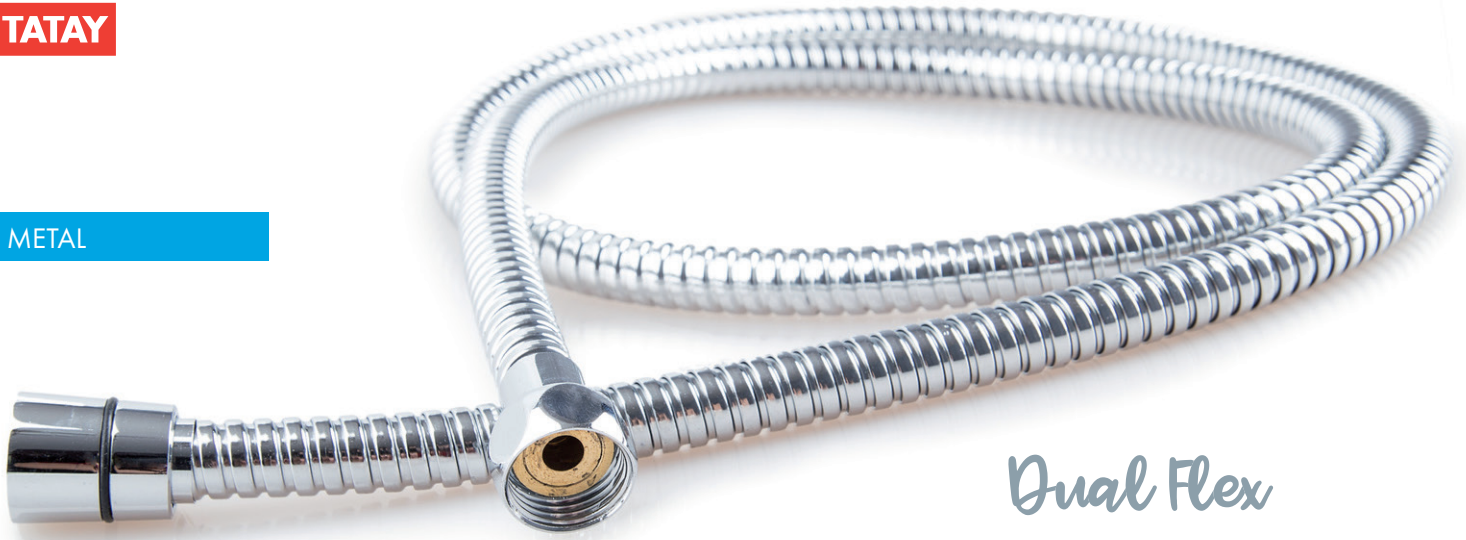

SILVER
PVC

Dual Flex

- Flexo Metal Dual Flex
- Metal Shower Hose Dual Flex
- Flexible De Douche Metal Dual Flex
- Tubo Flexivel Duche Metal Dual Flex
- Metallschlauch Dual Flex
- Fless.Doccia Met.Dop.Agg. Dual Flex